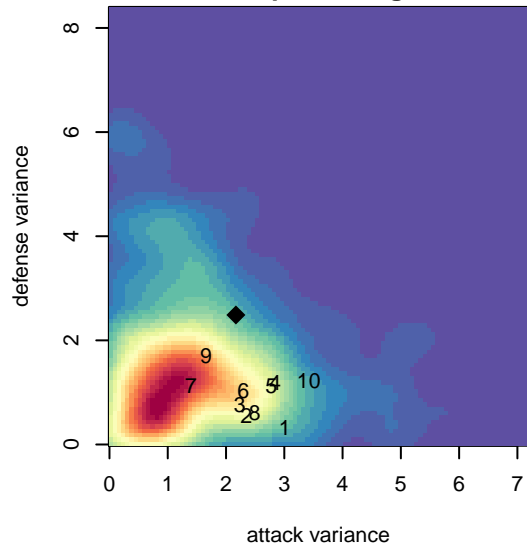

Washington Timbers Red 2 B98

Washington Timbers
 Vancouver, WA
 B98 total strength=1684
 attack=28.2 defense=16.2
 fall league = RCL B98 Div 3

alt names used:
 WA Timbers FC 98B Red 2
 WASHINGTON TIMBERS B98 2 (WA)
 WA Timbers 98B Red 2
 WA Timbers 98B Red 2

Venues played:
 2016 Clash At the Border Div 1 Gold/Silver/Bro
 2016 Oswego Nike Cup Super Group Gold U19
 2016 RCL B98 Div 3
 2016 WYS Presidents Cup B98

Washington Timbers Red 2 B98
 Dots are actual minus expected GF (blue circles) and GA (red triangles).
 Blue line is smoothed change in attack strength. Red is smoothed change in defense strength.

**attack and defense variance (black dot)
relative to other teams
and top 10 in region**

**attack and defense rating
relative to others at age
and all opponents in last 13 months**

Performance relative to 13 month average