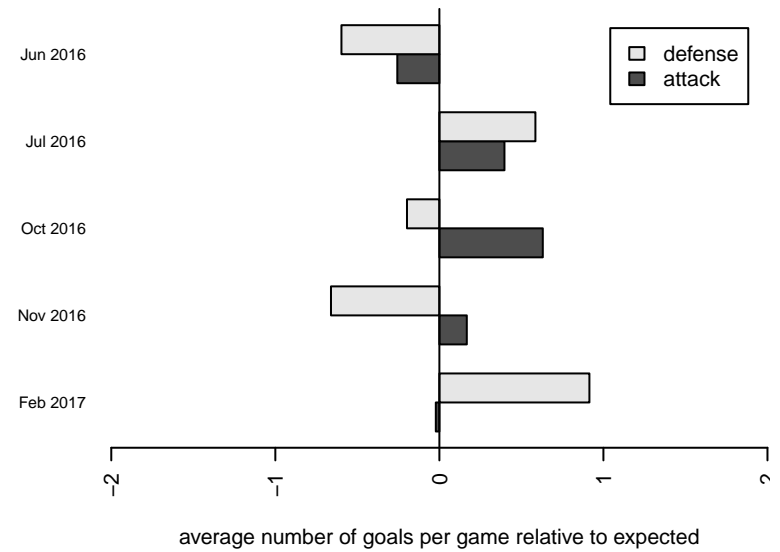

Performance relative to 13 month average