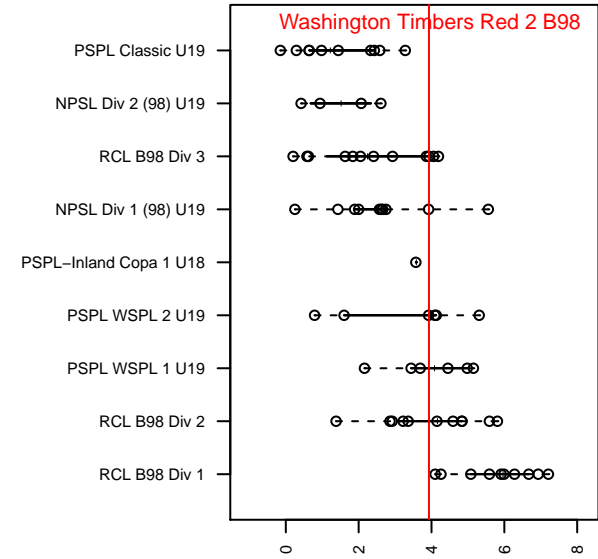

Washington Timbers Red 2 B98

Washington Timbers
 Vancouver, WA
 B98 total strength=1684
 attack=28.2 defense=16.2
 fall league = RCL B98 Div 3

alt names used:
 WA Timbers FC 98B Red 2
 WASHINGTON TIMBERS B98 2 (WA)
 WA Timbers 98B Red 2
 WA Timbers 98B Red 2

Venues played:
 2016 Clash At the Border Div 1 Gold/Silver/Bro
 2016 Oswego Nike Cup Super Group Gold U19
 2016 RCL B98 Div 3
 2016 WYS Presidents Cup B98

Washington Timbers Red 2 B98
 Dots are actual minus expected GF (blue circles) and GA (red triangles).
 Blue line is smoothed change in attack strength. Red is smoothed change in defense strength.

**attack and defense variance (black dot)
relative to other teams
and top 10 in region**

**attack and defense rating
relative to others at age
and all opponents in last 13 months**

Performance relative to 13 month average