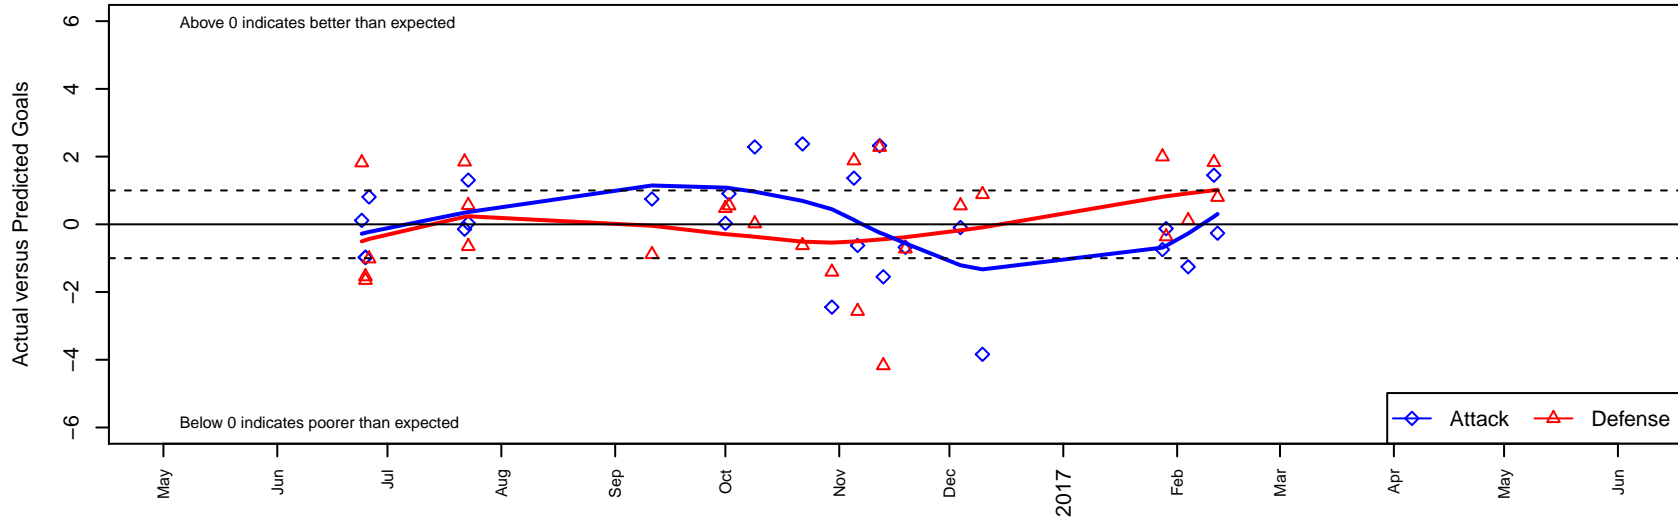

Washington Timbers Red 2 B98

Washington Timbers
 Vancouver, WA
 B98 total strength=1684
 attack=28.2 defense=16.2
 fall league = RCL B98 Div 3

alt names used:
 WA Timbers FC 98B Red 2
 WASHINGTON TIMBERS B98 2 (WA)
 WA Timbers 98B Red 2
 WA Timbers 98B Red 2

Venues played:
 2016 Clash At the Border Div 1 Gold/Silver/Bro
 2016 Oswego Nike Cup Super Group Gold U19
 2016 RCL B98 Div 3
 2016 WYS Presidents Cup B98

Washington Timbers Red 2 B98
 Dots are actual minus expected GF (blue circles) and GA (red triangles).
 Blue line is smoothed change in attack strength. Red is smoothed change in defense strength.

**attack and defense variance (black dot)
relative to other teams
and top 10 in region**

**attack and defense rating
relative to others at age
and all opponents in last 13 months**

Performance relative to 13 month average