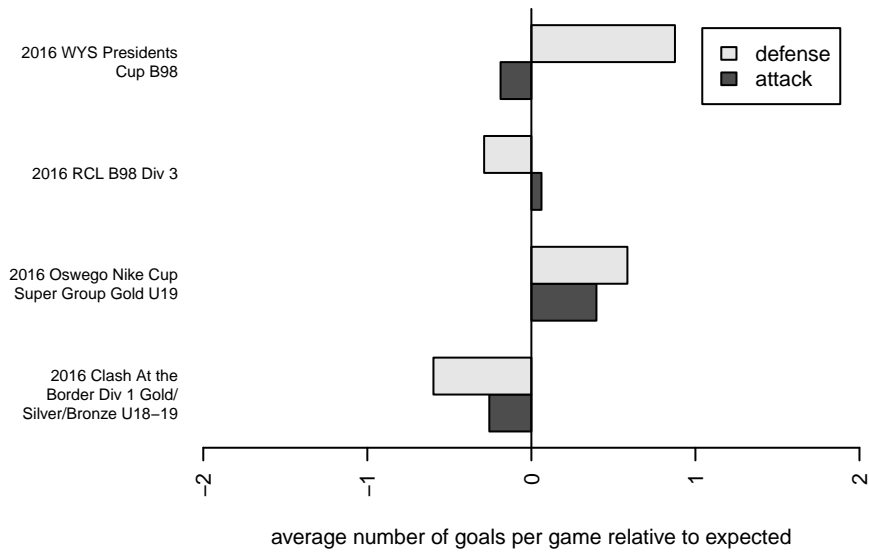

Washington Timbers Red 2 B98

Washington Timbers
 Vancouver, WA
 B98 total strength=1684
 attack=28.2 defense=16.2
 fall league = RCL B98 Div 3

alt names used:
 WA Timbers FC 98B Red 2
 WASHINGTON TIMBERS B98 2 (WA)
 WA Timbers 98B Red 2
 WA Timbers 98B Red 2

Venues played:
 2016 Clash At the Border Div 1 Gold/Silver/Bro
 2016 Oswego Nike Cup Super Group Gold U19
 2016 RCL B98 Div 3
 2016 WYS Presidents Cup B98

Washington Timbers Red 2 B98
 Dots are actual minus expected GF (blue circles) and GA (red triangles).
 Blue line is smoothed change in attack strength. Red is smoothed change in defense strength.

**attack and defense variance (black dot)
relative to other teams
and top 10 in region**

**attack and defense rating
relative to others at age
and all opponents in last 13 months**

Performance relative to 13 month average